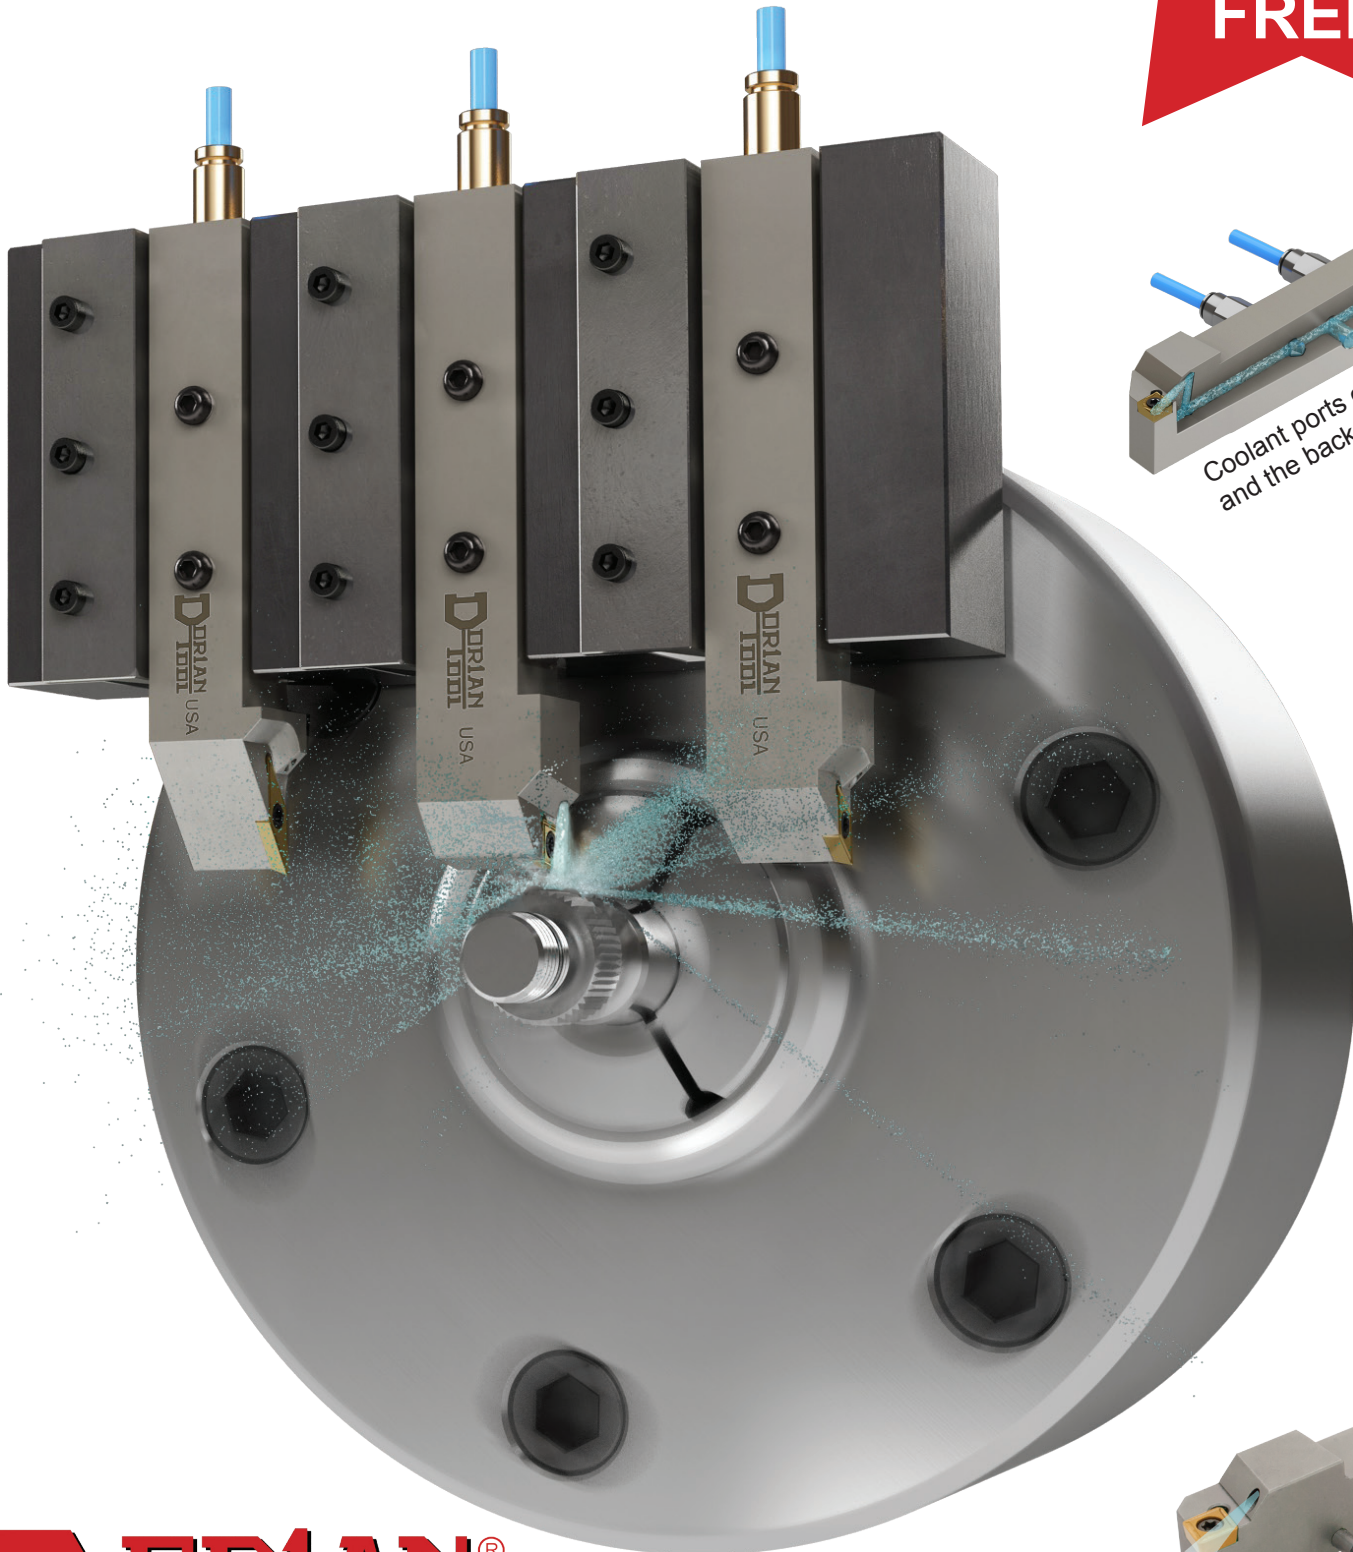

SWISS TOOLHOLDERS

with Advanced Thru Coolant Jet-Stream™ System

Buy One
Get One
FREE

Positive Qualified stop for toolholder after insert change

DORIAN[®]
INTERNATIONAL
TOOL

Buy One Get One Free Promo Terms

1. Must specify SWISS BOGO PROMO on purchase order.
2. Second item must be identical to the first one.
3. Applies to toolholders below only. While supplies last.

For dimensional specifications, click on the following link: