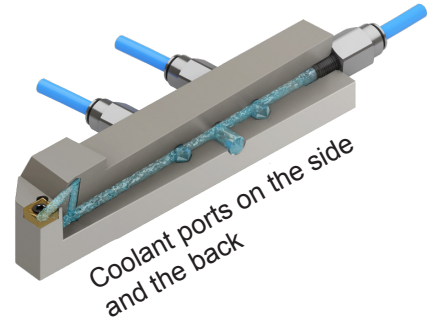

SWISS TOOLHOLDERS

with Advanced Thru Coolant Jet-Stream™ System

Buy One
Get One
FREE

Positive Qualified stop for toolholder after insert change

DORIAN[®]
INTERNATIONAL
TOOL

Buy One Get One Free Promo Terms

1. Must specify SWISS BOGO PROMO on purchase order.
2. Second item must be identical to the first one.
3. Applies to toolholders below only. While supplies last.

For dimensional specifications, click on the following link: